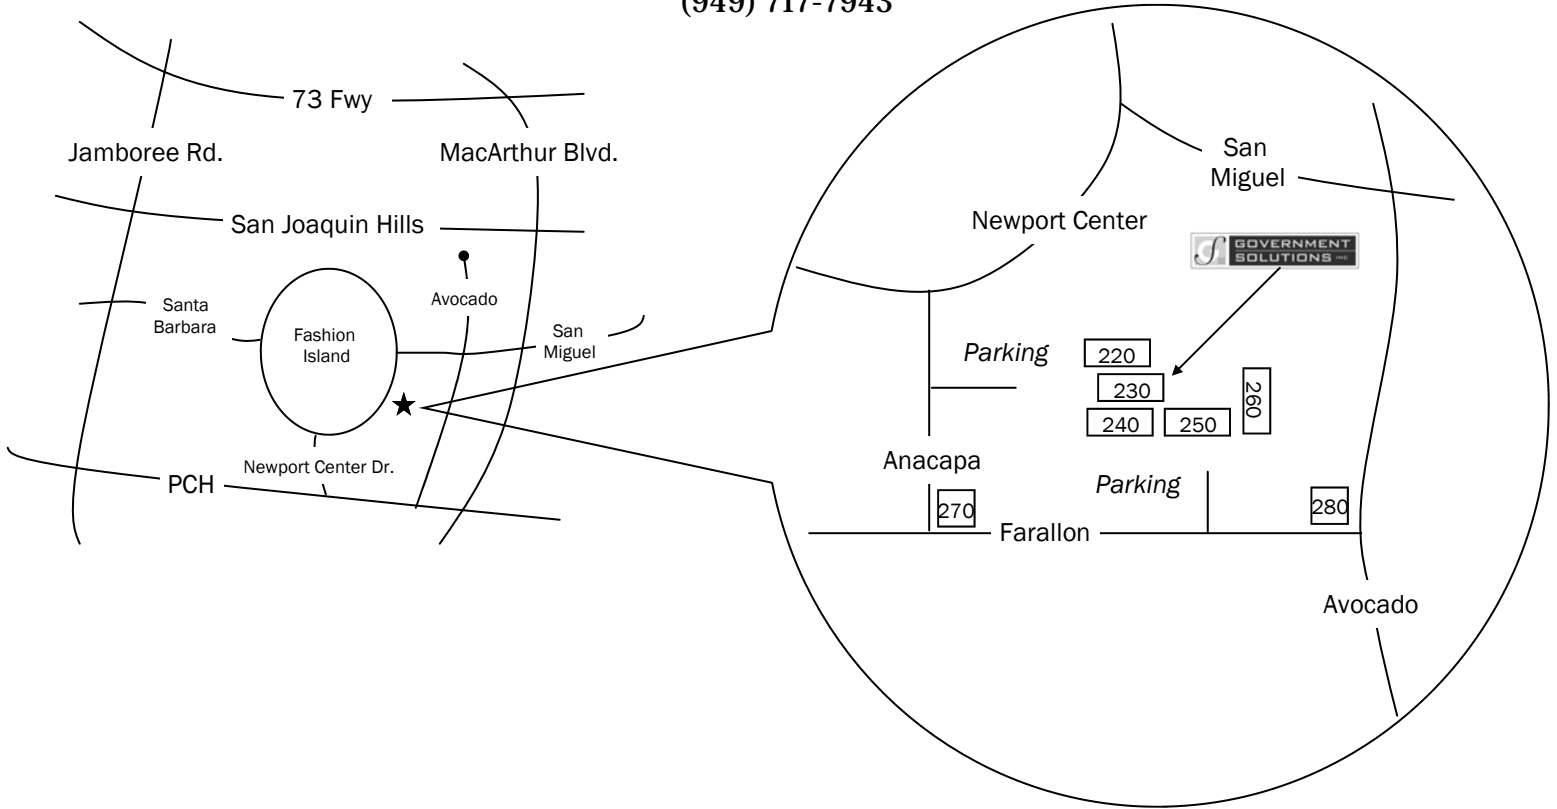

230 Newport Center Dr., Suite 210  
Newport Beach, CA 92660  
(949) 717-7943

**From the 73 FWY**

- Exit MacArthur (towards Fashion Island)
- Right on San Miguel
- Left on Avocado
- Right on Farallon
- Right into *Design Center Plaza* (first driveway on the right)
- Left at Stop Sign to Parking

**From Pacific Coast Highway**

- Turn on Avocado into Newport Center
- Left on Farrallon
- Right into *Design Center Plaza* (first driveway on the right)
- Left at Stop Sign to Parking

- 
- 
- Proceed up sidewalk past *Café Express*, between 240 and 250 buildings
  - Up stairs and head left, then quick right
  - Stairs or Elevator to 2nd Floor, turn right
  - Through doorway and down hall